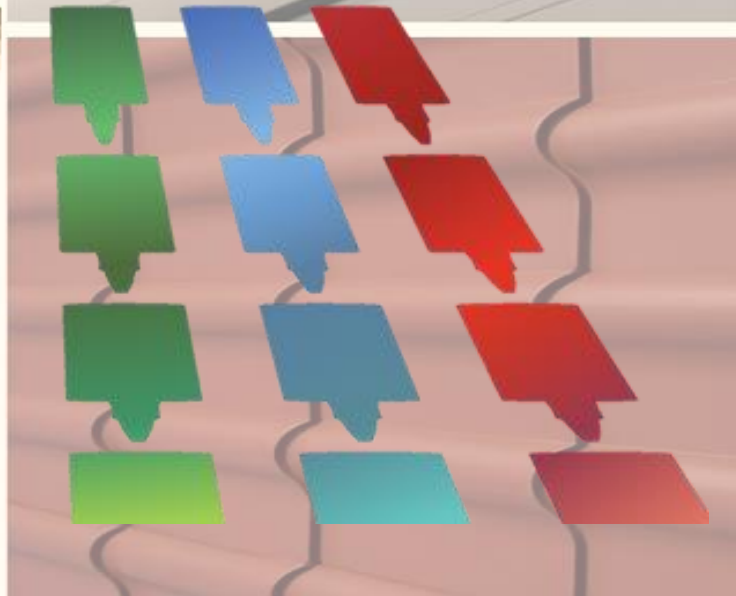

SIX COLORS THAT DO THE WORK OF DOZENS.

Geocel® Phantom™ is set to revolutionize the metal roof sealant industry.

It features six translucent colors that allow any panel color to shine through and blend with the surface for an exact match every time.

Gone are the days of searching through multiple colors to find the right one for the job. With Geocel Phantom, less really is more.

Geocel®

Geocel Products Group, Cleveland, OH 44115
Phone: (800) 348-7615 Fax: (800) 348-7009