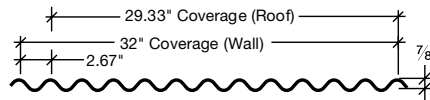

PRODUCT INFORMATION

Metal Depots Rustic C Panel is the ultimate roofing panel for innovative builders who choose the beautifully weathered look of rusted steel. Designed to weather and naturally oxidize, Rustic C Panels provide a picturesque western look. The Rustic C Panel is recommended for installation in arid and semi-arid climates.

- **Applications:** Roof and Wall
- **Coverage Widths:** 32" wall, 29.33" roof
- **Rib Spacing:** 2.67" on center
- **Rib Height:** 7/8"
- **Minimum Slope:** 3:12
- **Panel Attachment:** Exposed Fastening System
- **Gauges:** 22 (standard)