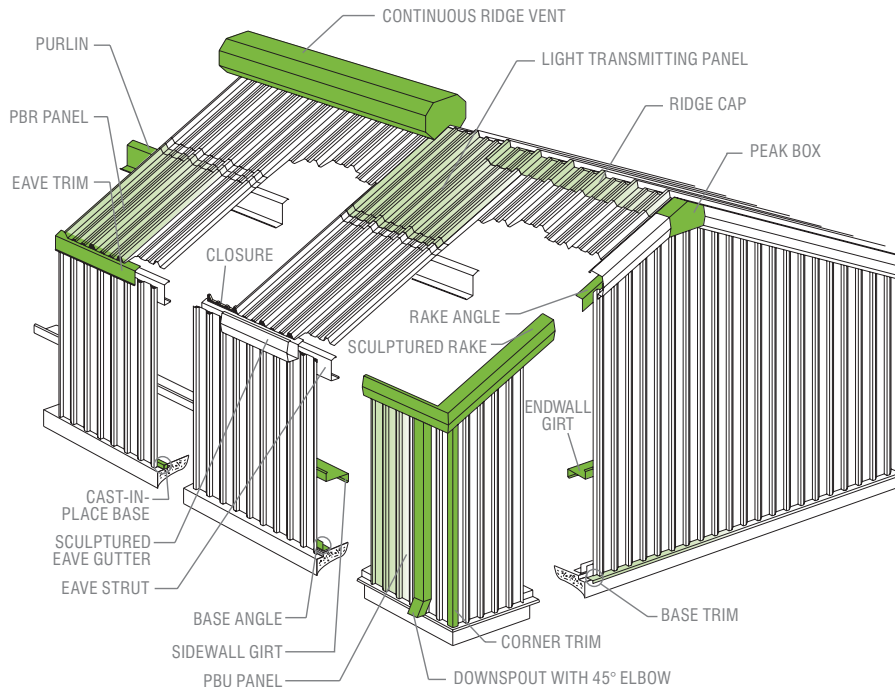

HARBOR BLUE**

CLASSIC GREEN**

AVAILABLE ACCESSORIES

- Hat and Channel Sections
- Light Transmitting Panels
- Vents
- Roof Jacks
- Fasteners
- Ridge Caps
- Closures
- Doors
- Windows
- Sealants
- Insulation
- Bracing
- Bolts
- Louvers
- Sliding Door Hardware