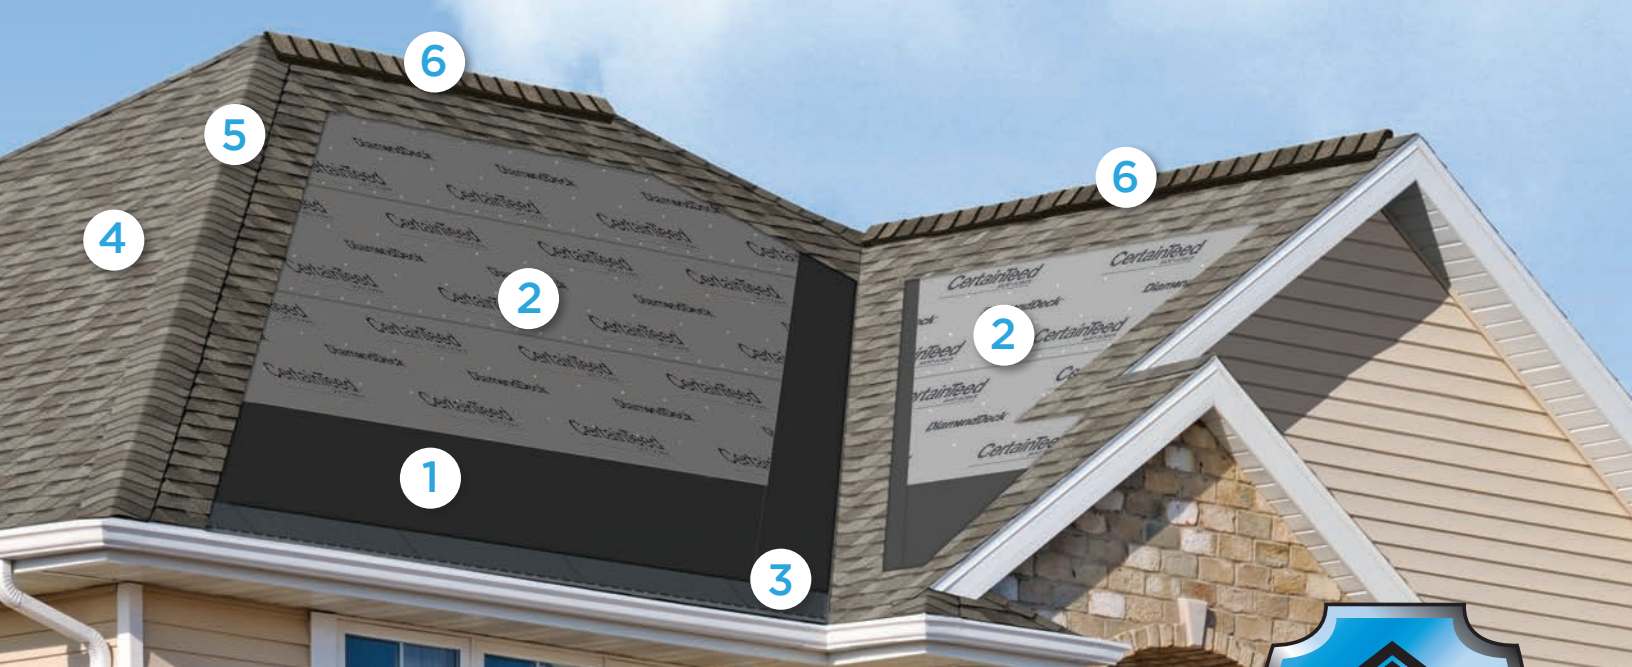

Integrity Roof System™

A COMPLETE APPROACH TO LONG LASTING BEAUTY AND PERFORMANCE