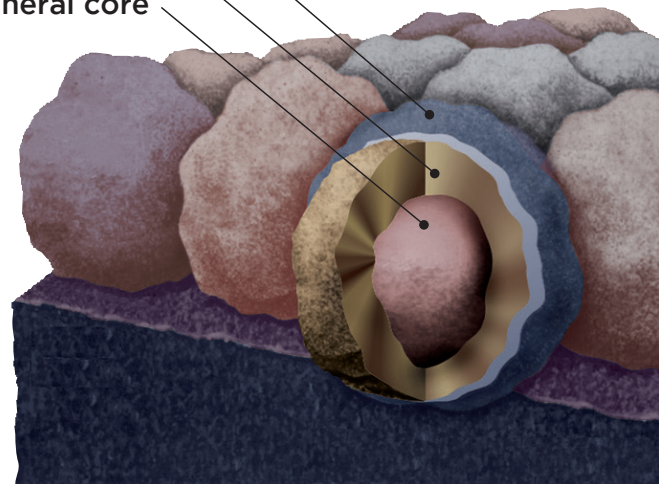

The Ultimate in Stain Protection

STREAK Fighter® Algae-Resistant Stain Technology

Those streaks you see on other roofs in your neighborhood? That's algae, and it's a common eyesore on roofing throughout North America. CertainTeed's StreakFighter technology uses the power of science to repel algae before it can take hold and spread. StreakFighter's granular blend includes naturally algae-resistant copper, helping your roof maintain its curb appeal and look beautiful for years to come.

Ceramic coating
Copper layer
Mineral core

Granule with StreakFighter Technology