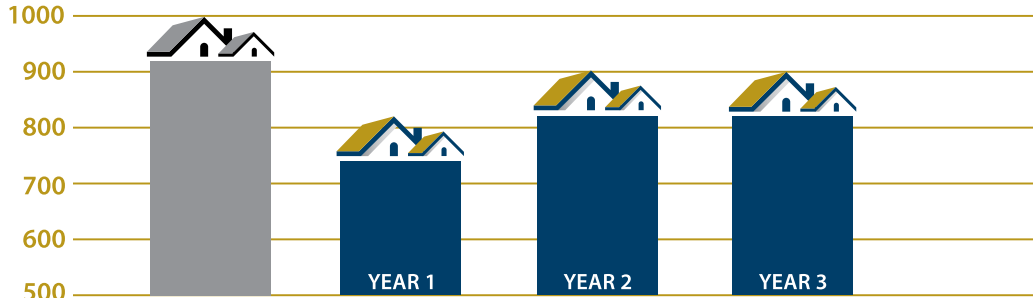

=

ASPHALT ROOF

ASPHALT ROOF

ASPHALT ROOF

ENERGY SAVED BY SWITCHING FROM CONCRETE TILE TO DECRA VILLA TILE

Average Kilowatt Hour (kWh)

■ Concrete Tile ■ DECRA Villa Tile

COOL ROOFING — LITERALLY

A DECRA family lowered its kilowatt use by 15%, simply by installing a DECRA Villa Tile roofing system.

DECRA Roofs are energy efficient. Taking advantage of vented airspace between your DECRA roof and the roof deck. An insulated effect that reduces solar heat gain to improve interior comfort.