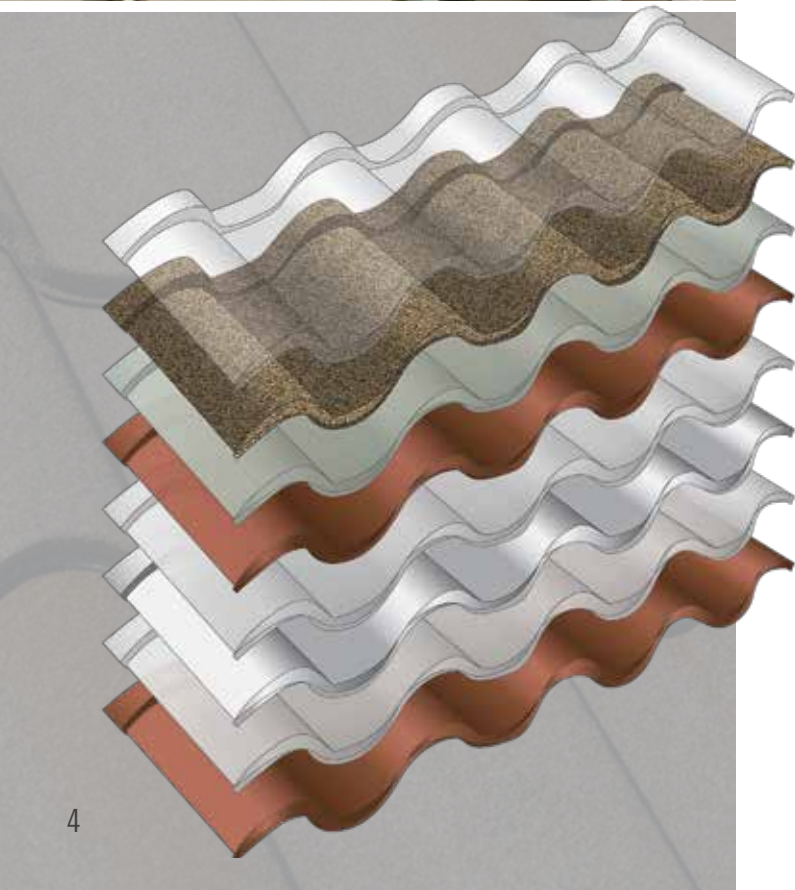

DECRA[®]
Metal Roofing

**DESIGNED FOR STYLE,
ENGINEERED TO PROTECT.**

DECRA[®] SHAKE XD[®]
Pinnacle Grey

DECRA® SHAKE
Granite Grey

ROOFING WITH STYLE AND SUBSTANCE

A perfect blend of over 60 years of research and practical experience, DECRA's product lines offer the ultimate in style, performance and engineering design. You'll be the absolute envy of your neighborhood.

DECRA[®]
60
YEARS OF
EXCELLENCE

ENGINEERED TO PROTECT

The strength and durability of a DECRA roof is combined with the versatile good looks of a tile, shake or shingle style, all aimed at providing the optimal roof solution. DECRA panels have a unique interlocking design to withstand high winds while adding shear strength.

PEACE OF MIND

Breathtaking designs are what you see at first glance, but underneath are layers of pure protection. A DECRA roof is a piece of beauty that offers peace of mind.

- ✓ **Protective Layers Deliver Long Life Performance**
- ✓ **Lifetime Limited Warranty**
- ✓ **Class A Fire Rated Material**
- ✓ **Best In Class Weight-To-Strength Ratio**
- ✓ **Severe Weather Resistance**
- ✓ **Class 4 Impact Resistance (Highest Rating)**

DECRA® SHAKE XD®

Classic Beauty of Hand-Split Wood Shake

DECRA Shake XD, emulating the classic beauty and architectural detail of a thick, rustic, hand-split wood shake, has a unique hidden fastening system and is installed direct-to-deck.