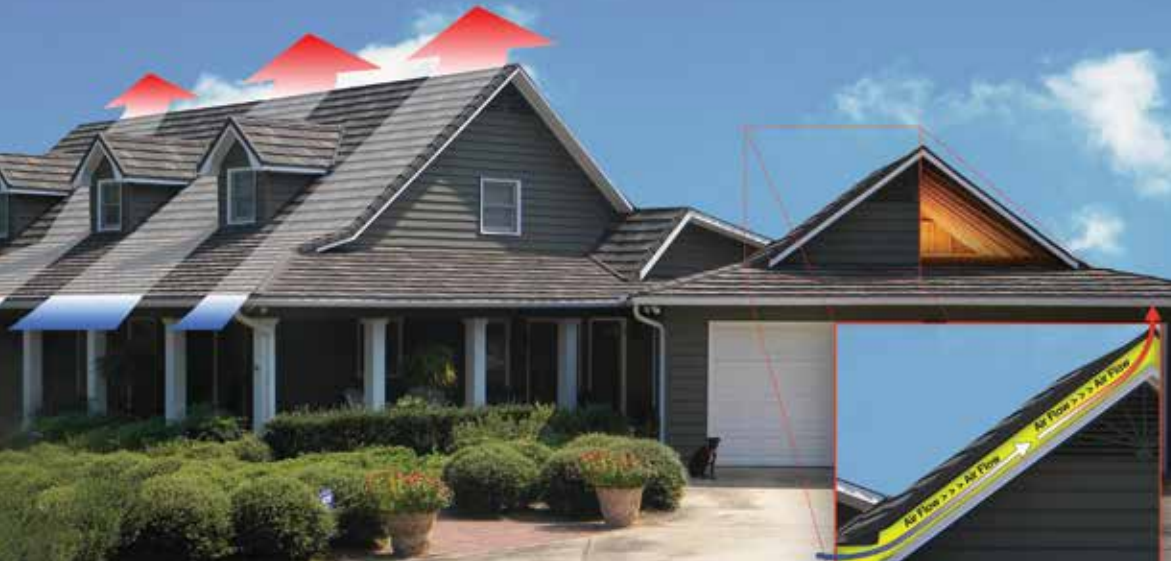

Learn more at [DECRASTORM.COM](https://www.decrastorm.com) & [DECRAFIRE.COM](https://www.decrafire.com).

A DECRA roof is durable, freeze-thaw resistant, and will offer richness and beauty to enhance your home. For style and protection, DECRA is the obvious choice.

=

ASPHALT ROOF

ASPHALT ROOF

ASPHALT ROOF

ENERGY SAVED BY SWITCHING FROM CONCRETE TILE TO DECRA VILLA TILE

Average Kilowatt Hour (kWh)

■ Concrete Tile ■ DECRA Villa Tile

COOL ROOFING — LITERALLY

A DECRA family lowered its kilowatt use by 15%, simply by installing a DECRA Villa Tile roofing system.

DECRA Roofs are energy efficient. Taking advantage of vented airspace between your DECRA roof and the roof deck. An insulated effect that reduces solar heat gain to improve interior comfort.

DECRA® SHAKE XD®

Classic Beauty of Hand-Split Wood Shake

DECRA Shake XD, emulating the classic beauty and architectural detail of a thick, rustic, hand-split wood shake, has a unique hidden fastening system and is installed direct-to-deck.