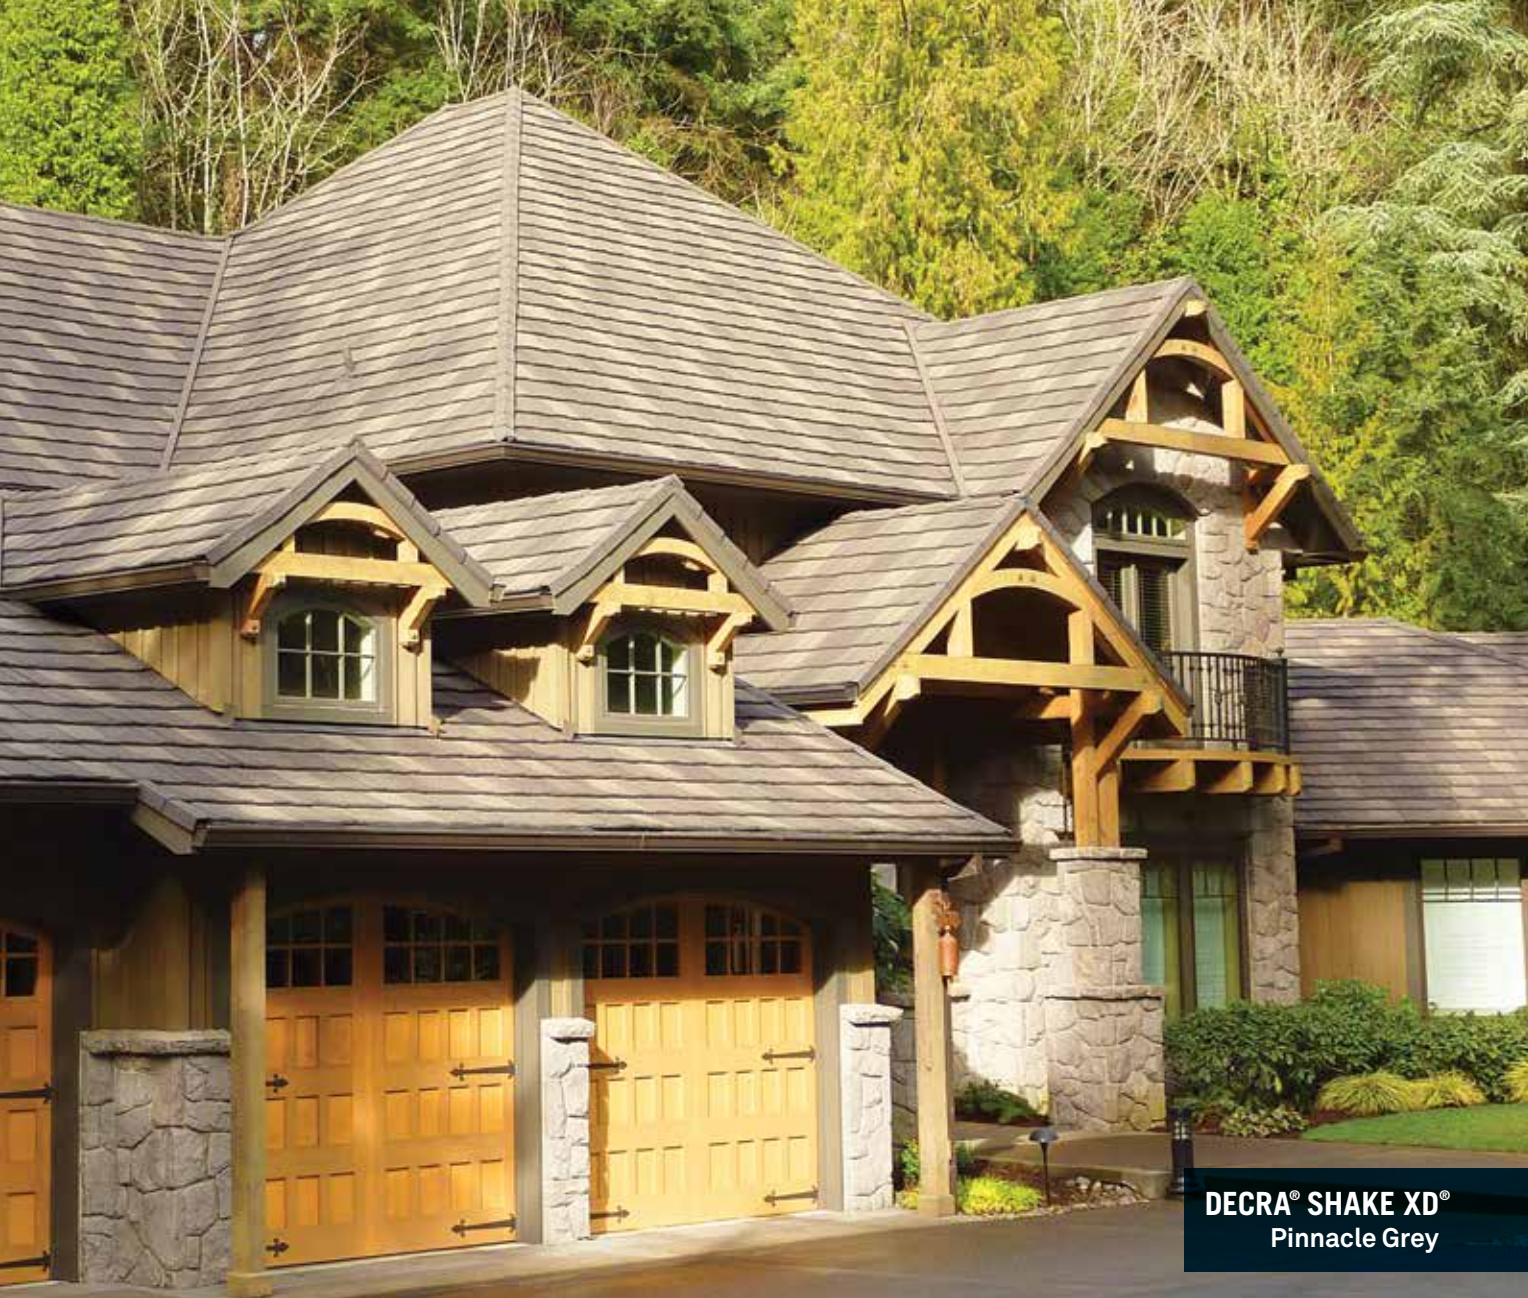

DECRA® SHAKE XD®
Pinnacle Grey